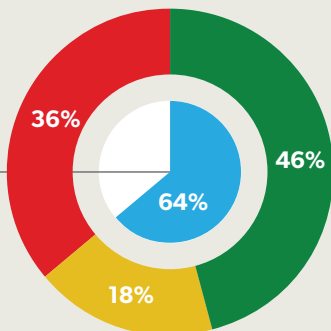

Kerbside Collection Composition

■ FOGO

■ Recycling

■ General Waste

In 2020, **64%** of kerbside residential waste in the Shire of Harvey was diverted from landfill.