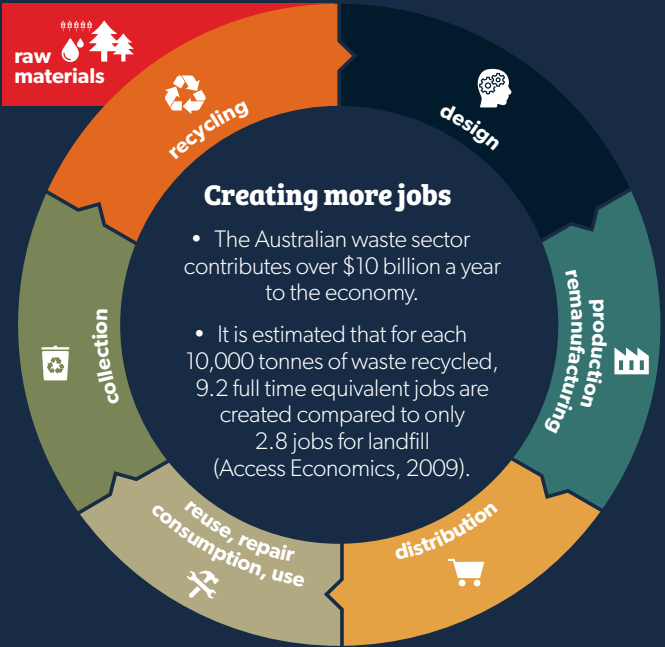

Building a circular economy

Waste Avoidance and Resource Recovery Strategy 2030

Be a GREAT Sort

and do better than the bin

Find your local solutions at wastesorted.wa.gov.au

Shire of Harvey drop off points